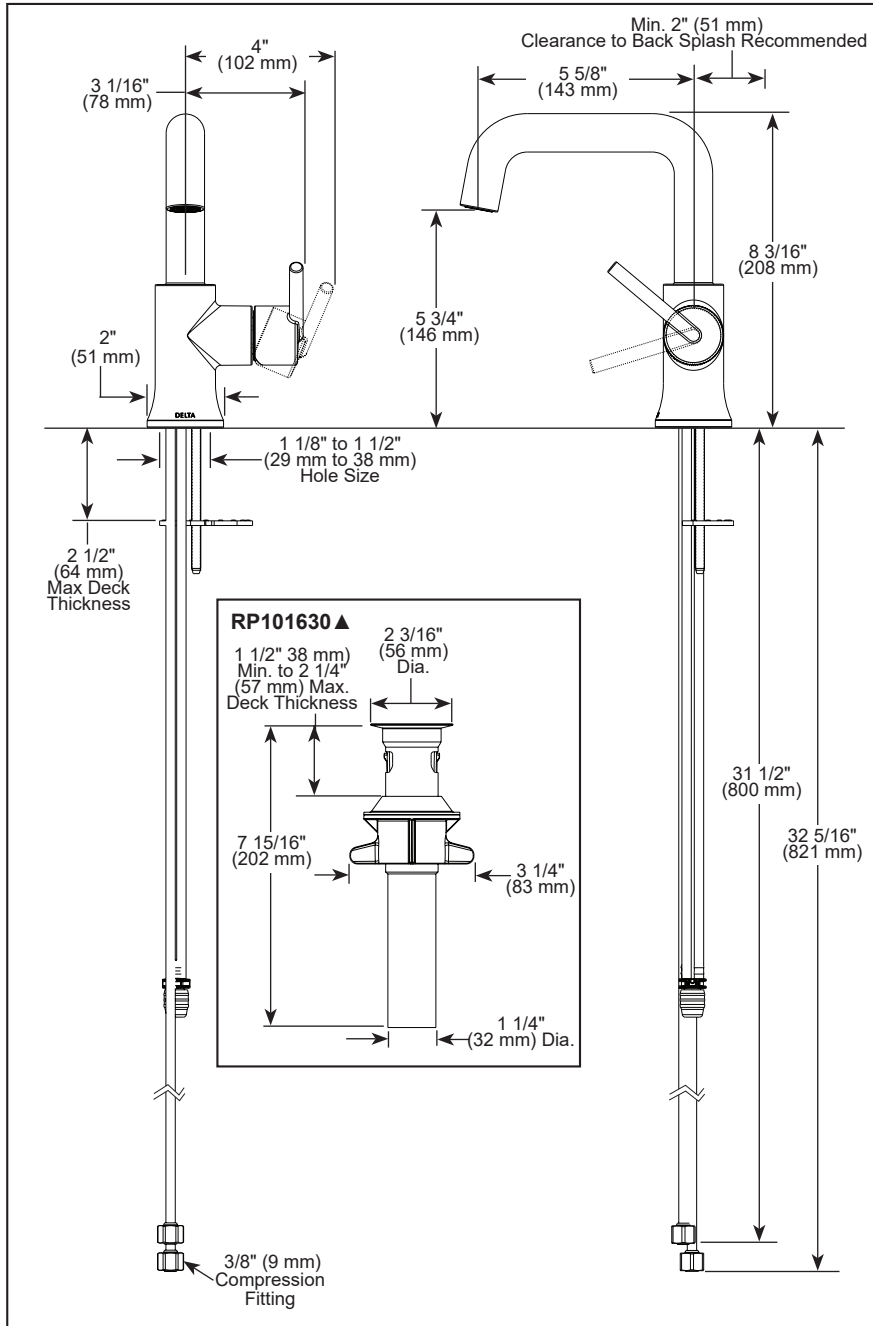

see what Delta can do™

BATHROOM FAUCET

- Trinsic® Bath Collection
- Single Handle Deck Mount

STANDARD SPECIFICATIONS:

- Max. flow rate 1.2 gpm @ 60 psi, 4.5 L/min @ 414 kPa, laminar type flow
- One hole mount
- Diamond coated ceramic cartridge
- 1/4" O.D. straight, staggered PEX supply tubes
- Models have metal drain with pop-up type fitting with plated flange and stopper
- Optional red/blue indicator ring provided with models
- Rigid spout - spout does not swivel
- Optional 6" escutcheon (RP100091 ▲) not included

▲ Designate Proper Finish Suffix

COMPLIES WITH:

- ASME A112.18.1 / CSA B125.1
- ASME A112.18.2 / CSA B125.2
- ICC/ANSI A117.1
- EPA WaterSense®

Delta Faucet Company reserves the right (1) to make changes in specifications and materials, and (2) to change or discontinue models, both without notice or obligation. Dimensions are for reference only. See current full-line price book or www.deltafaucet.com for finish options and product availability.

DSP-L-554HAR-DST Rev. A

Delta Faucet Company

55 E. 111th Street, Carmel, IN 46280
 350 South Edgeware Road, St. Thomas, ON N5P 4L1
 © 2024 Delta Faucet Company